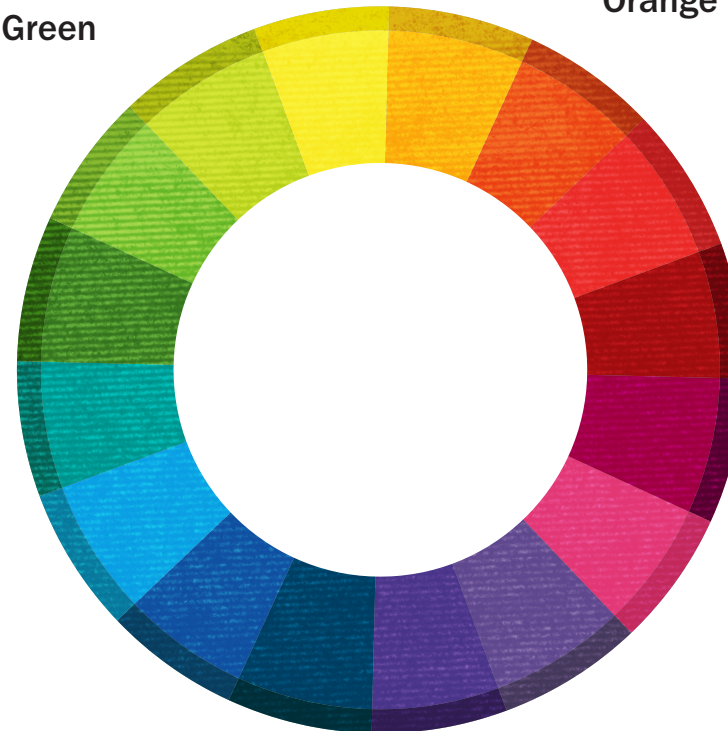

Which colours can you see in nature? Which part of the plant are they?

Hint: Look at flowers, fruits and seeds and describe the different shades.

Brown

Black

White

Silver

Dark Green

Blue

Green

Yellow

Orange

Red

Pink

Violet

Challenge:

What do you think this colour is for: attracting pollinators, capturing sunlight, camouflage or something else?

Key vocabulary:

roots, trunk, branches, leaves, seed, bright, dark, cool, warm

Look carefully and record what you discover

Colour	Part of the plant	What does the colour remind you of?